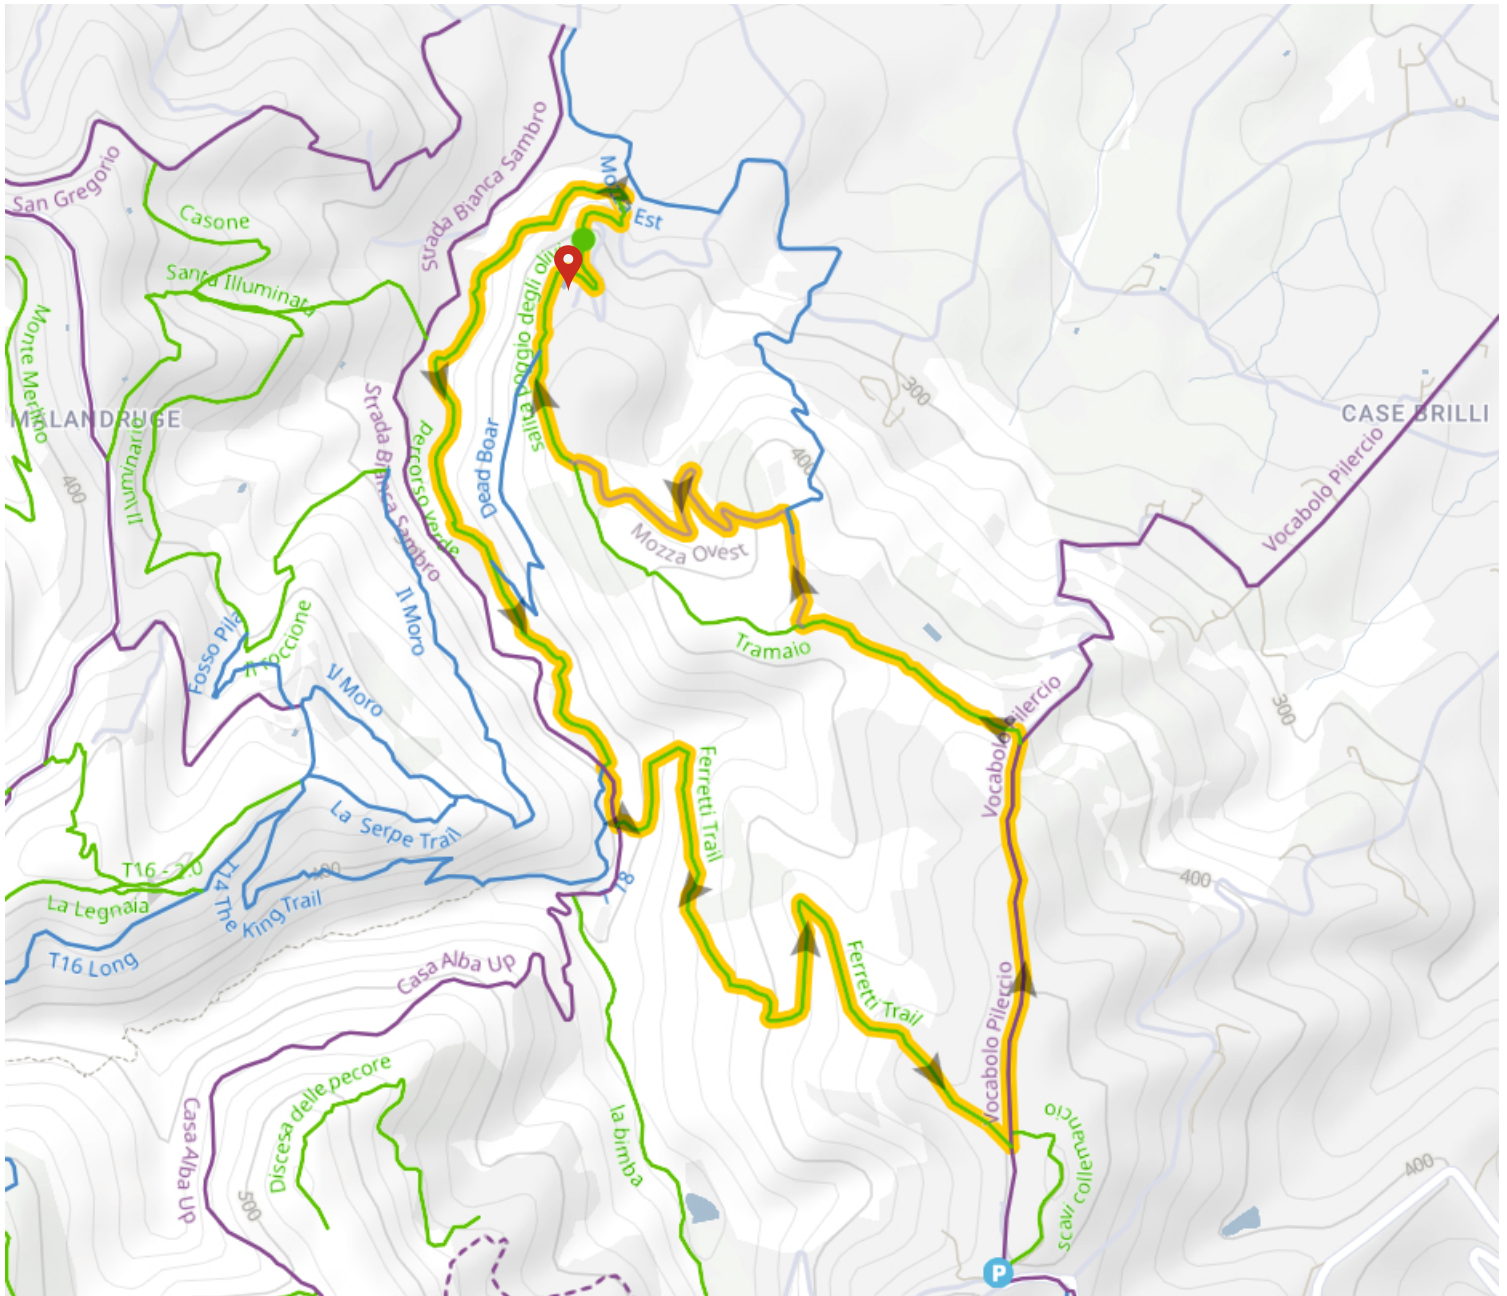

100x100 OUTDOOR BETTONA ACTIVE PARK

SCAN AND GO

 YOU ARE HERE